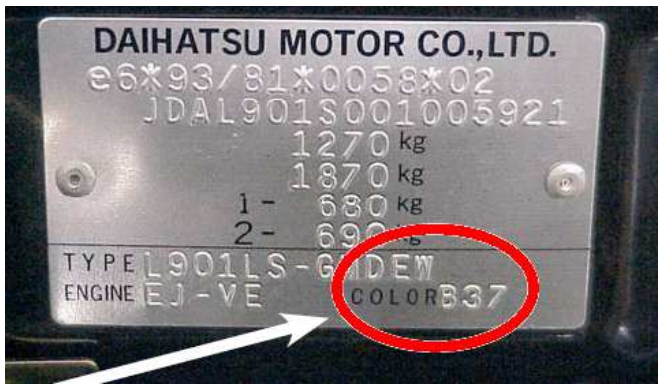

VIN

VIN PLATE LOCATIONS

1. Gran Move, Rocky, YRV
2. Cuore, Materia, Move, Sirion, Trevis
3. Applause, Charade, Terios

**VIN PLATE LOCATION
MATERIA**

**VIN PLATE MOVE
PAINTCODE = B37**

VARIOUS

DAIHATSU CAR EMBLEM